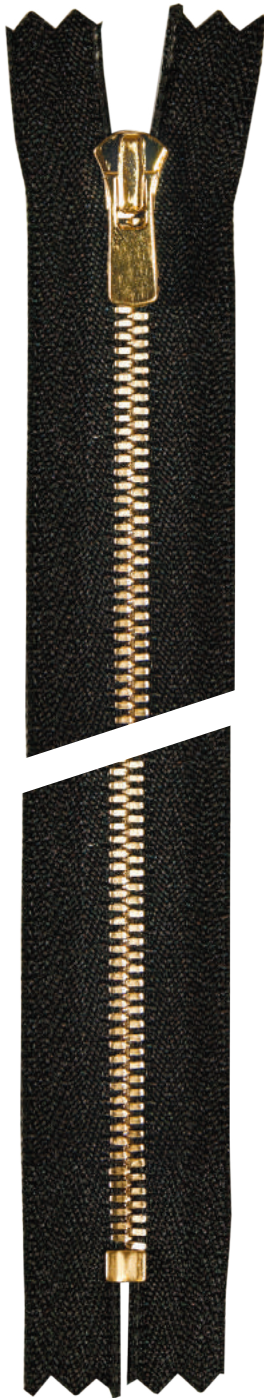

YKK

Little Parts. Big Difference.®

Fastening Products Group

Excella®

Светло Злато Размер 3
Light Gold Size 3

Неделим Closed End